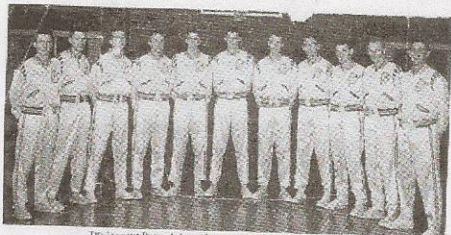

56-57 - Left to right: **Jack Hogan, Bogart, GA**; Roger Villines, Dixon, KY; Gary Colson, Valdosta, GA; Walter Glass, Burns, TN; William Brown, Nashville, TN; Ken Donaldson, Paducah, KY; Gayle Napier, Owensboro, KY; Phil Hargis, Nashville, TN; Ed Binkley, Nashville, TN; **Archie Crenshaw, Jackson, TN**; Jerry Brannon, Puryear, TN.